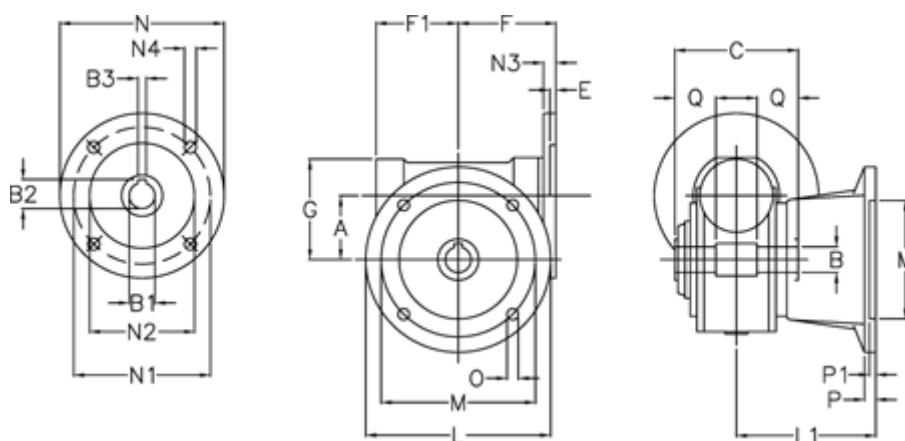

Data Sheet

Article number: 390204403562210
Description: Worm gear
VF 44-FA2-35-63B5

Measures

A	= 44.6	F1	= 54	N2	= 95
B	= 18 H7	G	= 71	N3	= 10.5
B1 E7	= 11	L	= 110	N4	= 9.5
B2	= 12.8	L1	= 90	O	= 8.5
B3 H9	= 4	M	= 87	P	= 9
C	= 64	M1	= 60	P1	= 7
E	= 2	N	= 140	Q	= 24.5
F	= 65	N1	= 115		